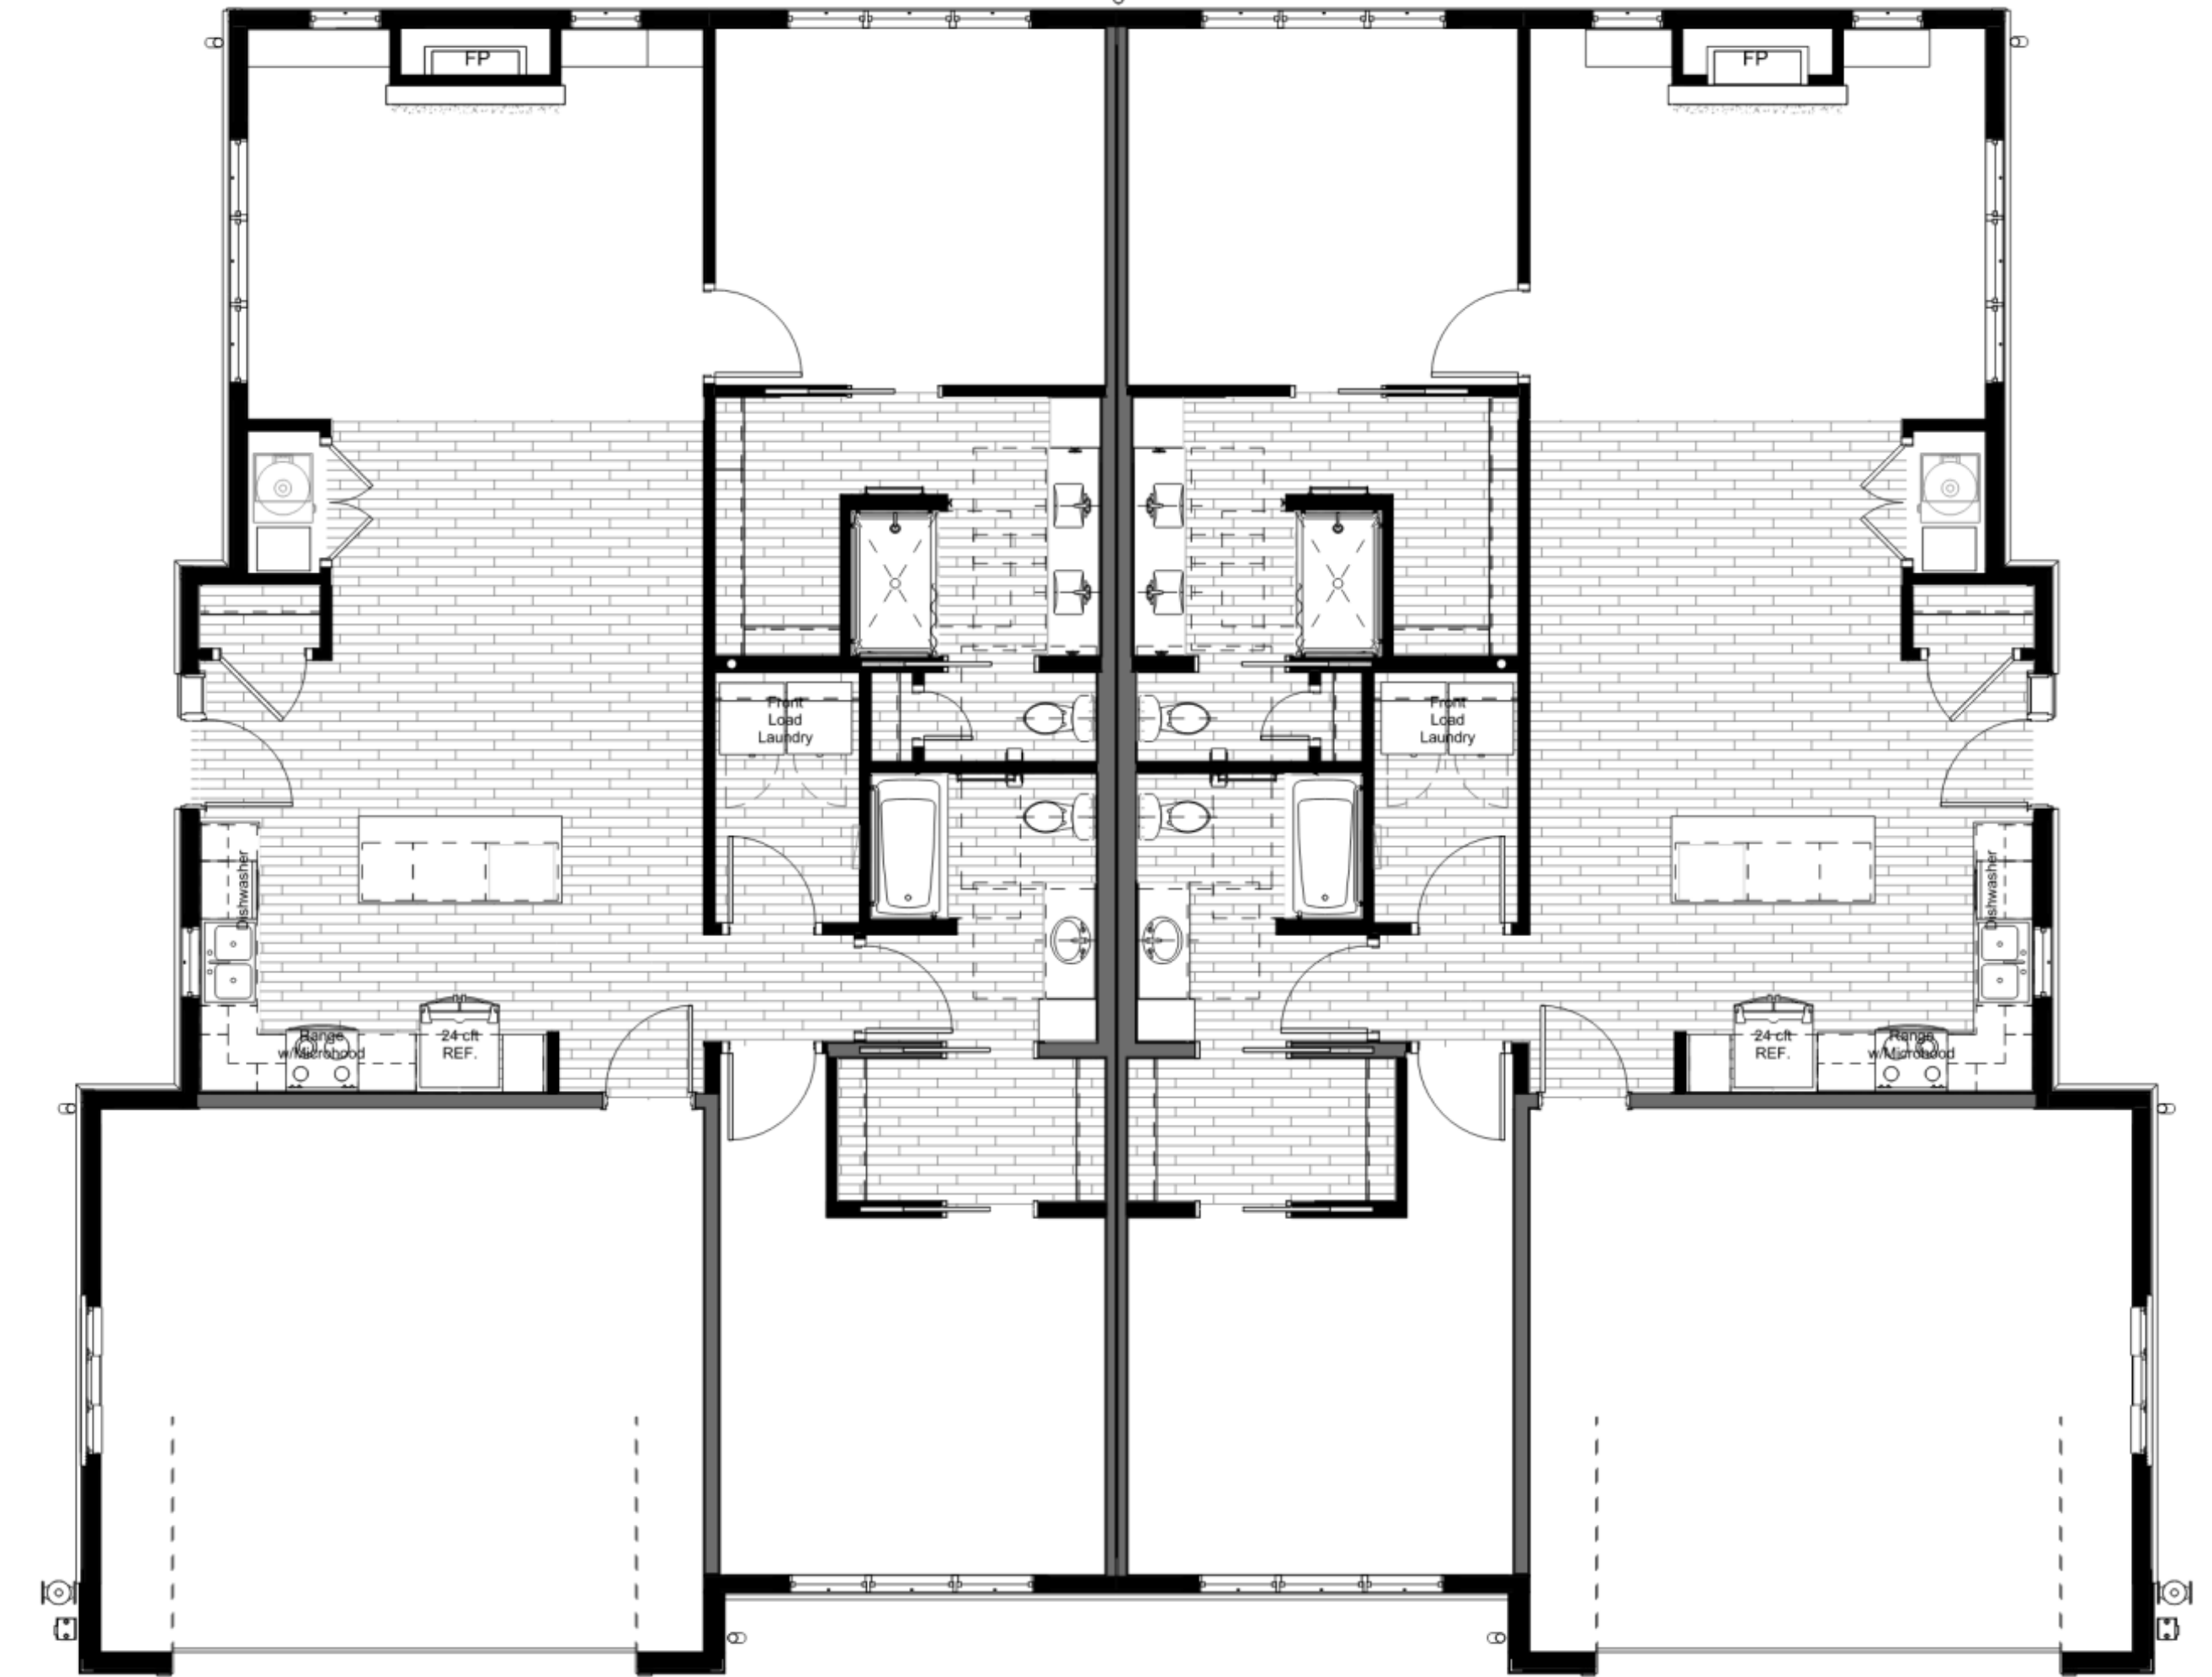

SILVERCREEK ON MAIN
A SILVERCREST SENIOR COMMUNITY

SilverCreek On Main Townhomes

Unit 1-1 Accessible

- 1 Bedroom
- 1.5 Bath
- 1 Car Garage

1,041 sf Gross

1 Unit

SILVERCREEK ON MAIN
A SILVERCREST SENIOR COMMUNITY

- 2 Bedroom 1,438 sf Gross
- 2 Bath
- 2 Car Garage 2 Units

SILVERCREEK ON MAIN
A SILVERCREST SENIOR COMMUNITY

SilverCreek On Main Townhomes

Unit 2-2

- 2 Bedroom
- 2 Bath
- 1 Car Garage

1,419 sf Gross

2 Units

SILVERCREEK ON MAIN
A SILVERCREST SENIOR COMMUNITY

Concept

SILVERCREEK ON MAIN
A SILVERCREST SENIOR COMMUNITY

SILVERCREEK ON MAIN
A SILVERCREST SENIOR COMMUNITY

Unit Finishes – Living | Kitchen | Bedrooms

SILVERCREEK ON MAIN
 A SILVERCREST SENIOR COMMUNITY

Kitchen Elevations

SILVERCREEK ON MAIN
A SILVERCREST SENIOR COMMUNITY

Unit Finishes – Toilet Rooms

SILVERCREEK ON MAIN
A SILVERCREST SENIOR COMMUNITY

Perspective