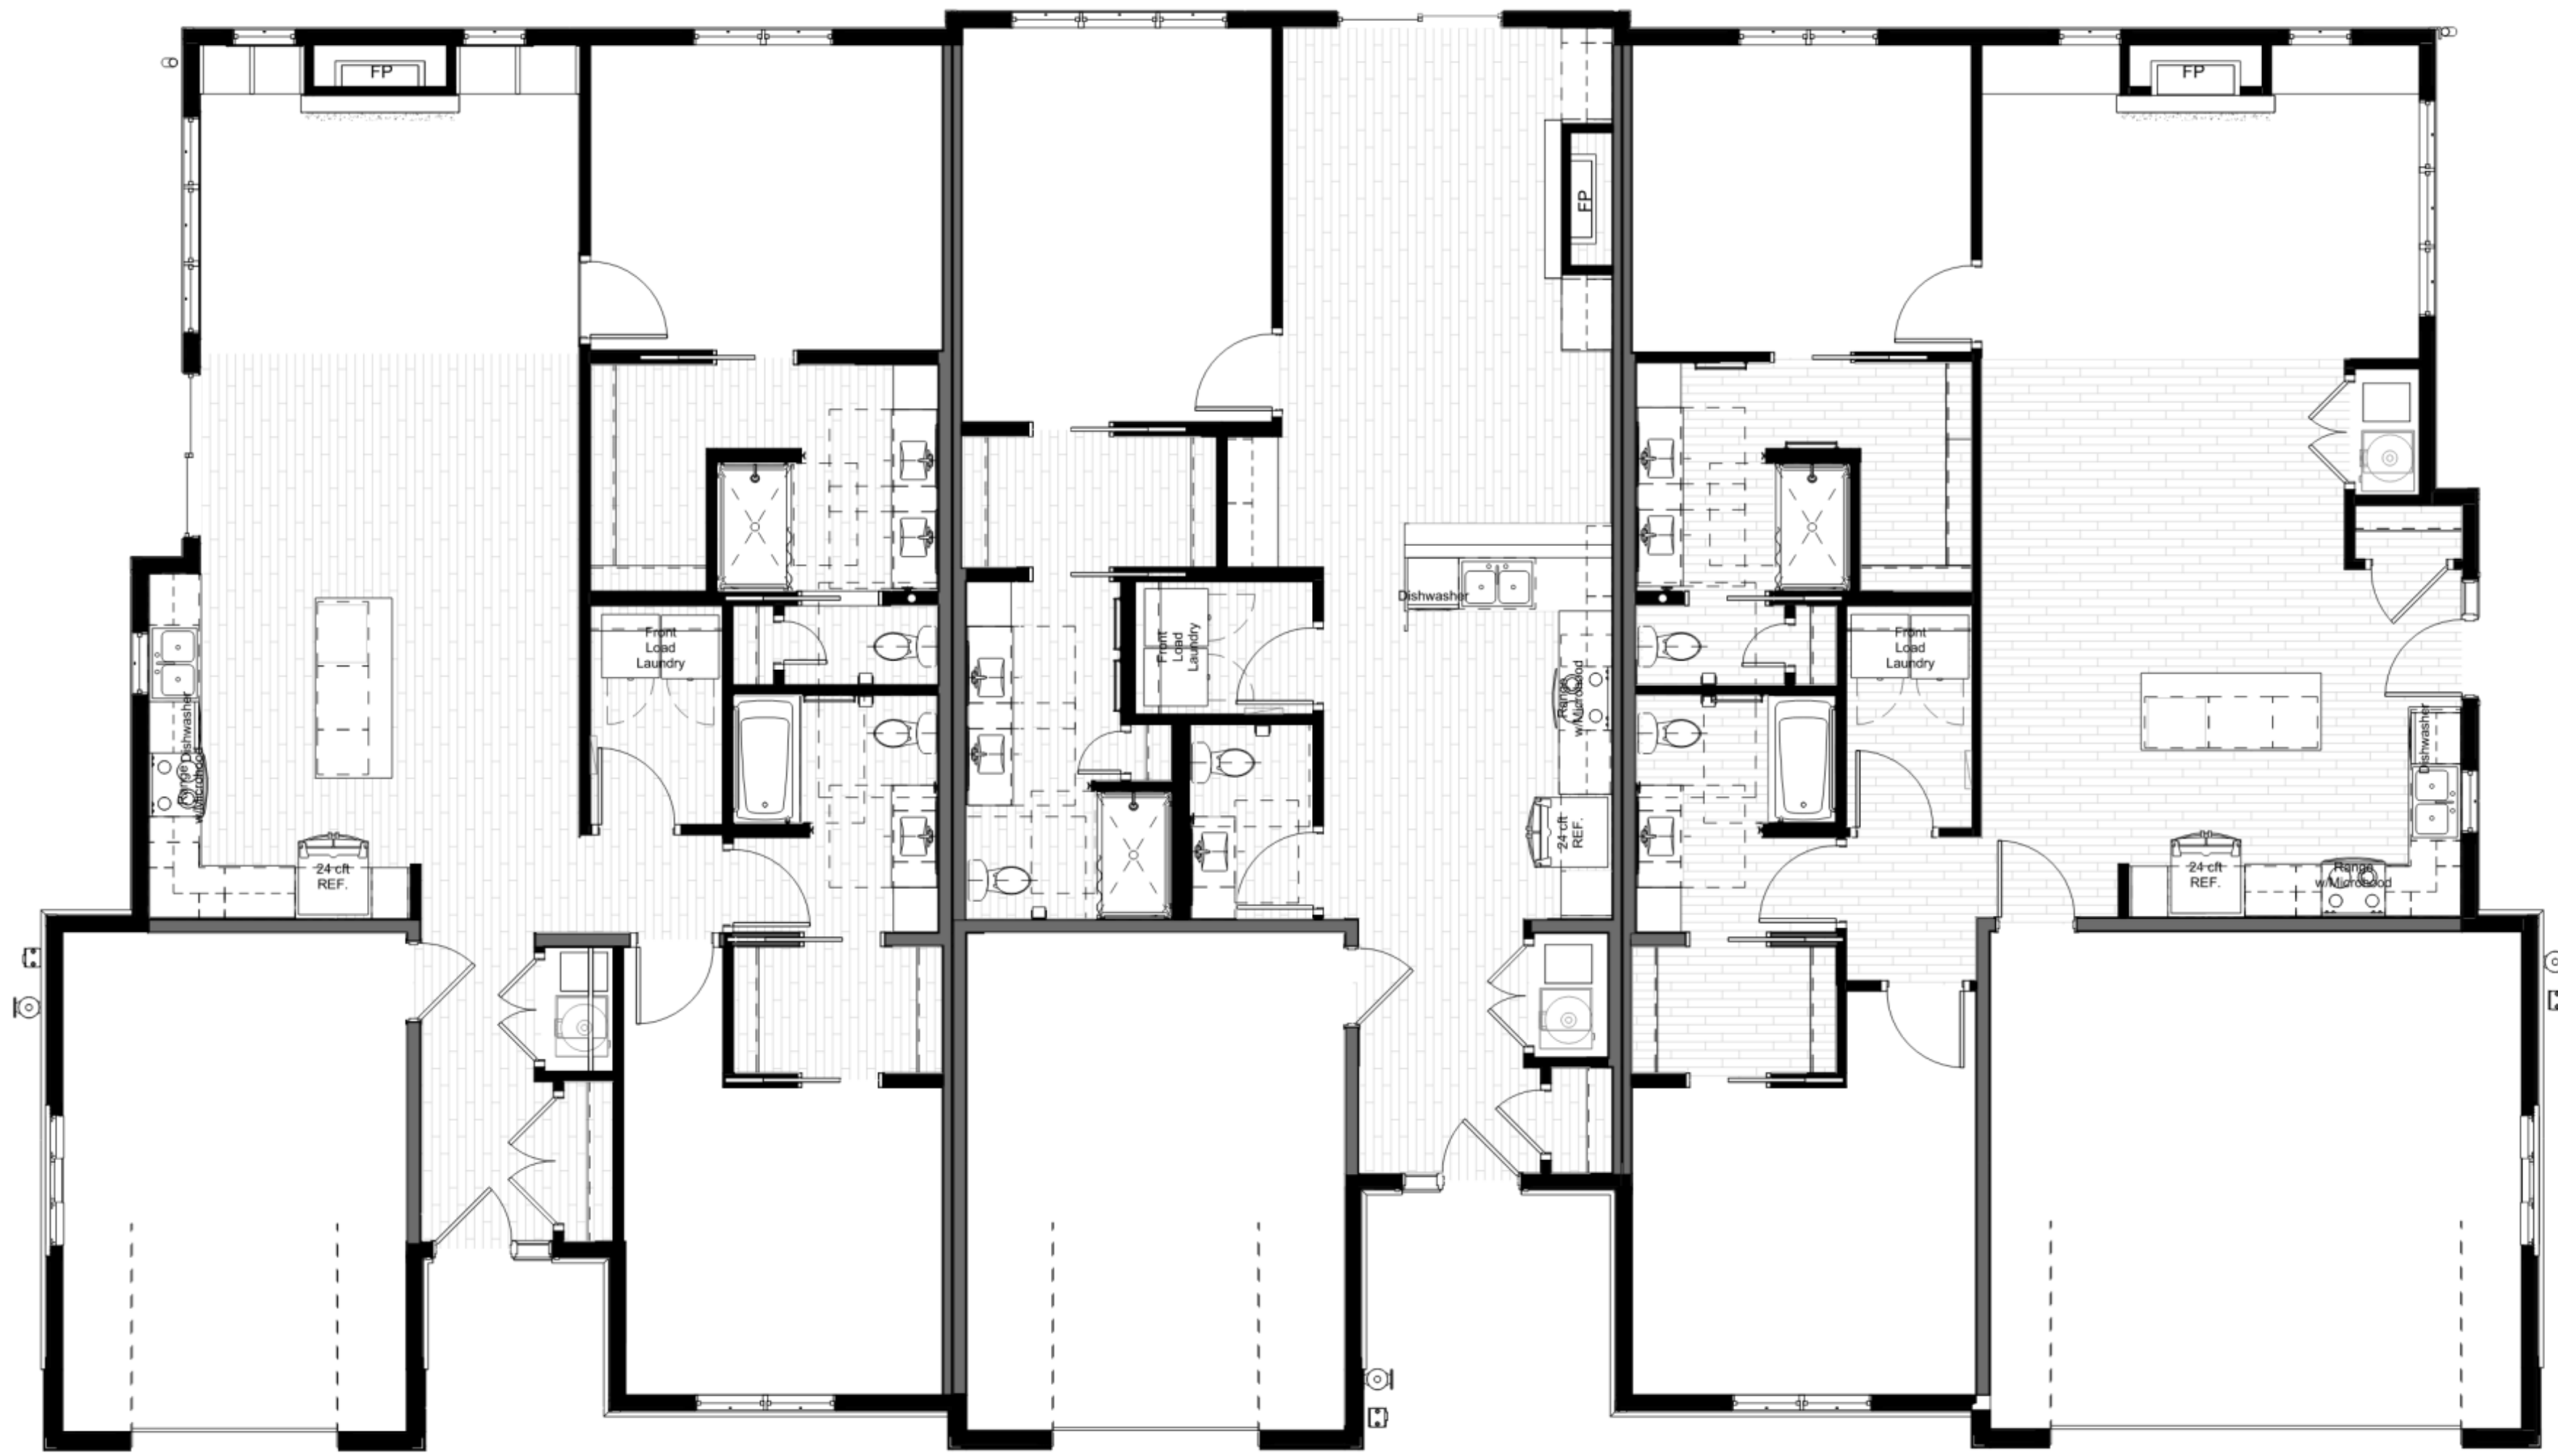

SILVERCREEK ON MAIN
A SILVERCREST SENIOR COMMUNITY

SilverCreek On Main Townhomes

Unit 1-1 Accessible

- 1 Bedroom
- 1.5 Bath
- 1 Car Garage

1,041 sf Gross

1 Unit

SILVERCREEK ON MAIN
A SILVERCREST SENIOR COMMUNITY

- 2 Bedroom 1,438 sf Gross
- 2 Bath
- 2 Car Garage 2 Units

SILVERCREEK ON MAIN
A SILVERCREST SENIOR COMMUNITY

SilverCreek On Main Townhomes

Unit 2-2

- 2 Bedroom
- 2 Bath
- 1 Car Garage

1,419 sf Gross

2 Units

SILVERCREEK ON MAIN
A SILVERCREST SENIOR COMMUNITY

Concept

SILVERCREEK ON MAIN
A SILVERCREST SENIOR COMMUNITY

SILVERCREEK ON MAIN
A SILVERCREST SENIOR COMMUNITY

Unit Finishes – Living | Kitchen | Bedrooms

SILVERCREEK ON MAIN
 A SILVERCREST SENIOR COMMUNITY

Kitchen Elevations

SILVERCREEK ON MAIN
A SILVERCREST SENIOR COMMUNITY

Unit Finishes – Toilet Rooms

SILVERCREEK ON MAIN
A SILVERCREST SENIOR COMMUNITY

Perspective