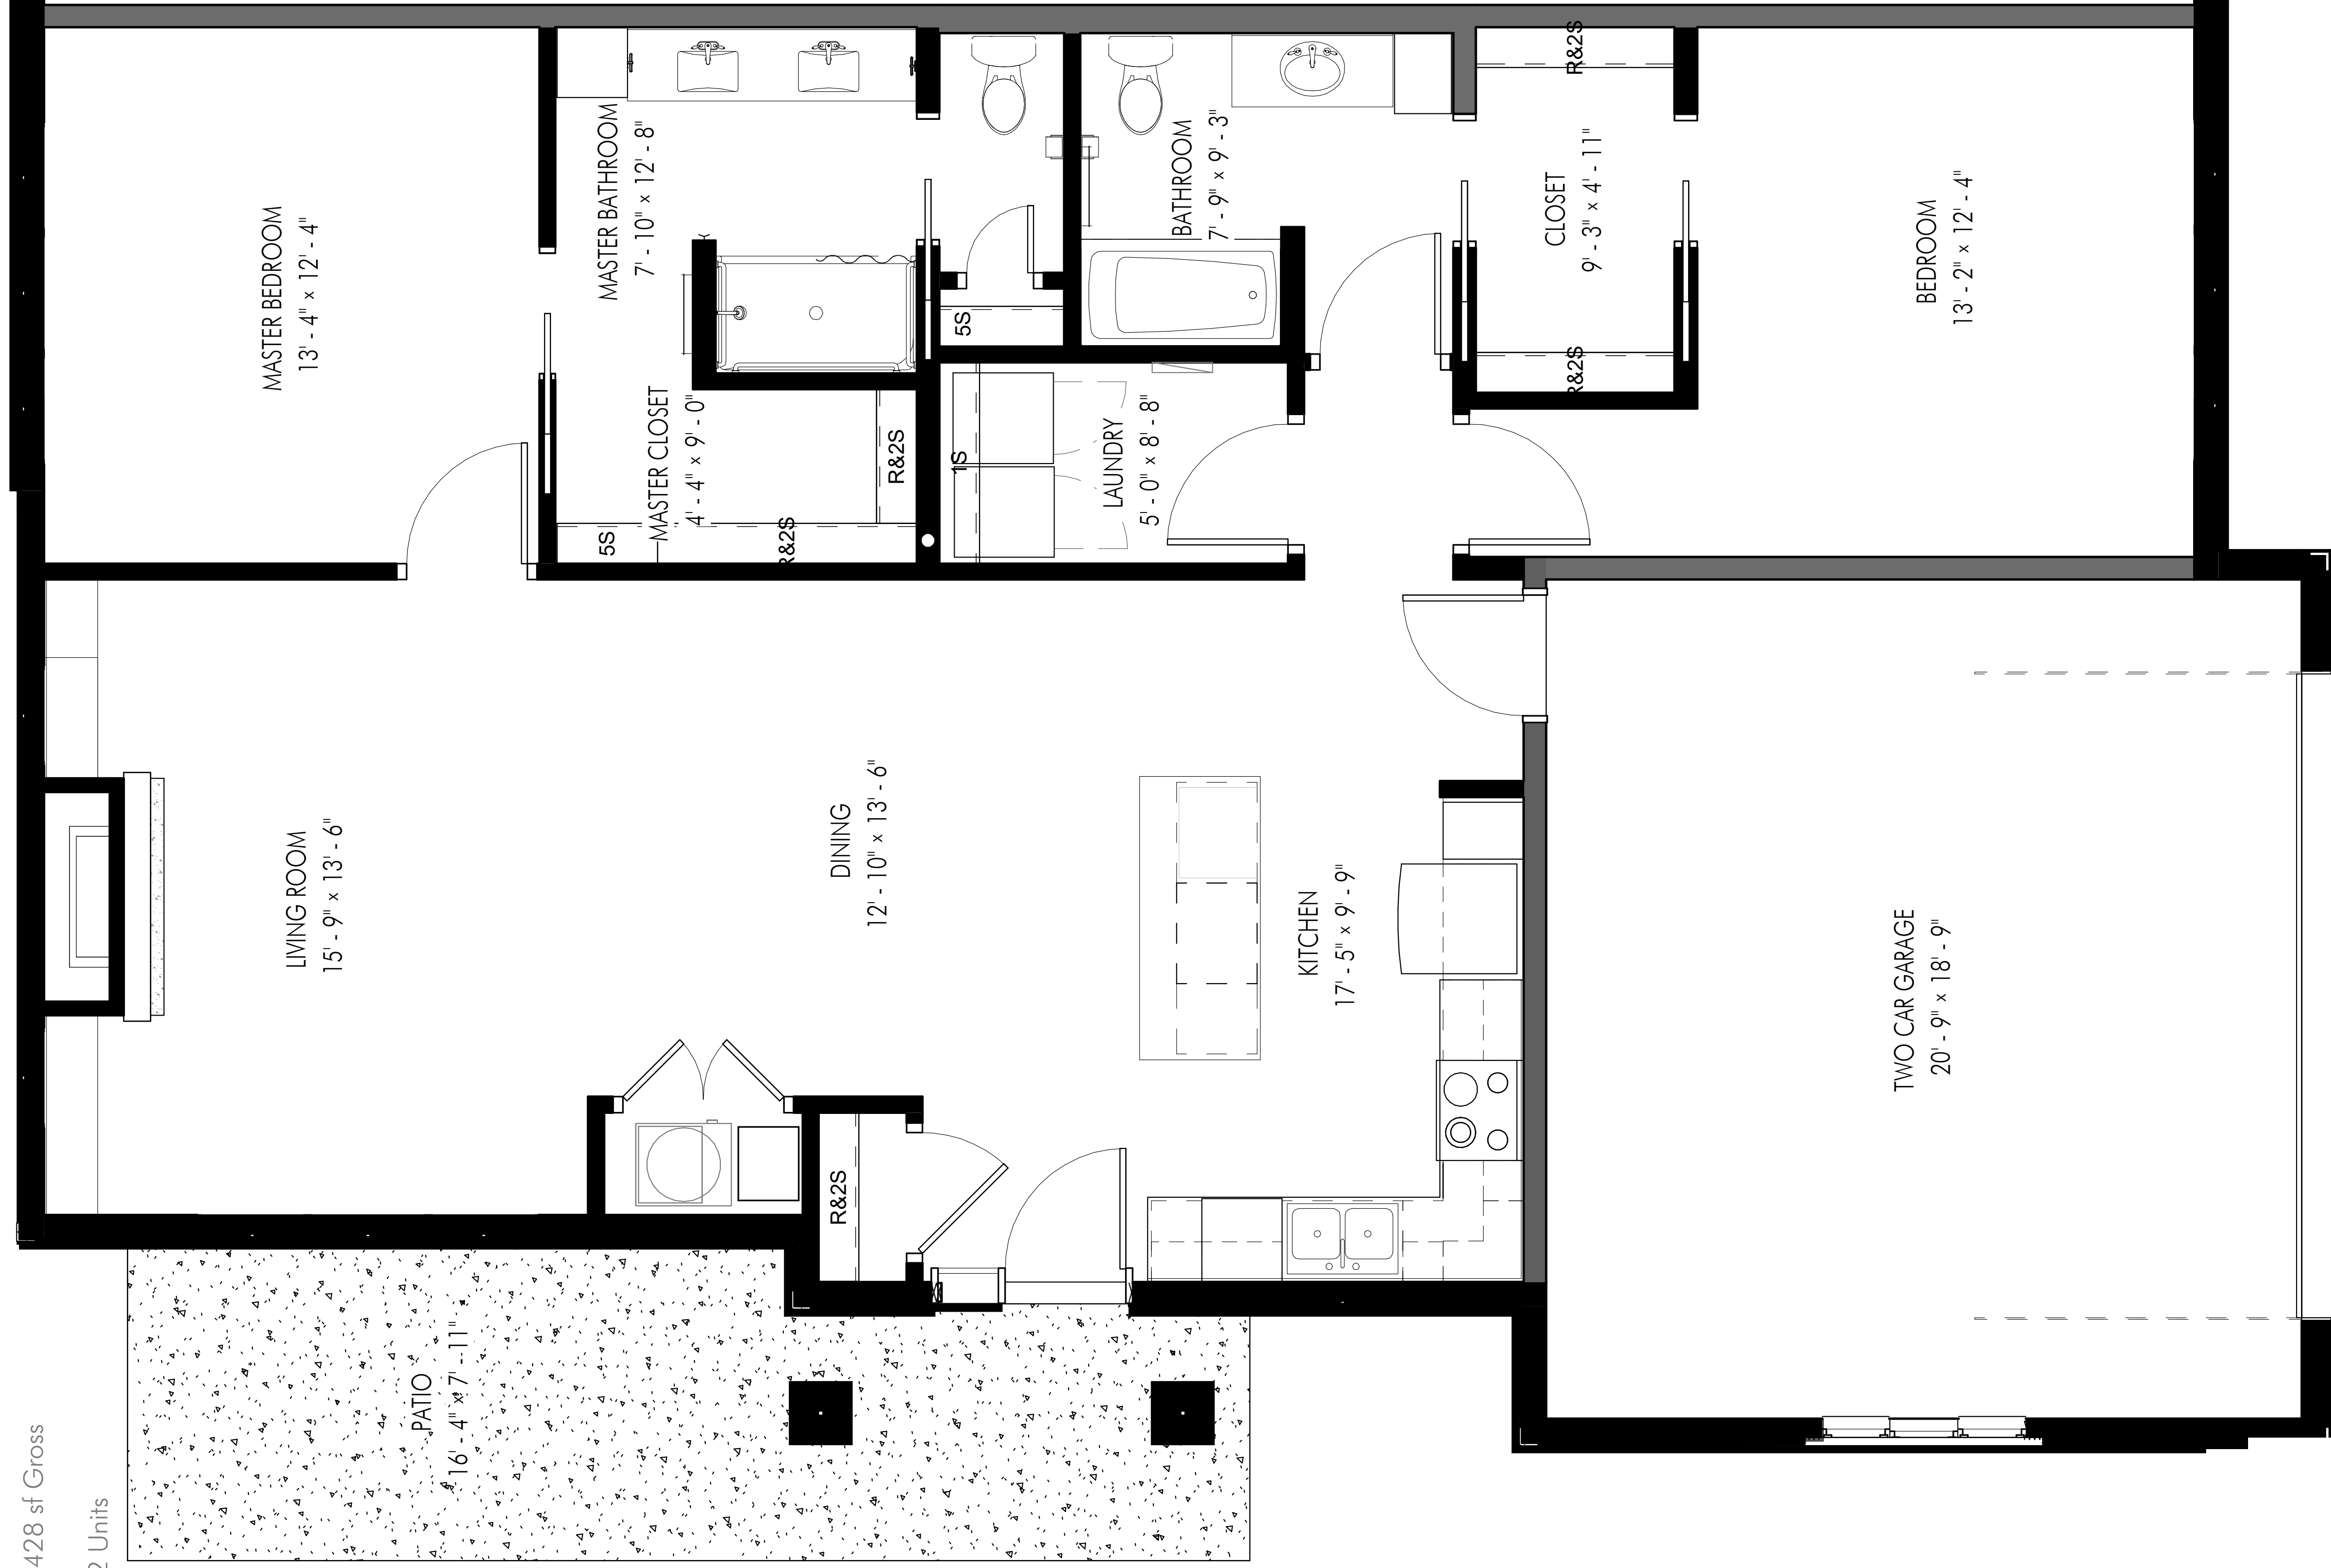

SILVERCREEK ON MAIN
A SILVERCREST SENIOR COMMUNITY

SilverCreek On Main Townhomes

Unit 1-1 Accessible

- 1 Bedroom
- 1.5 Bath
- 1 Car Garage

1,041 sf Gross

1 Unit

SILVERCREEK ON MAIN
A SILVERCREST SENIOR COMMUNITY

SilverCreek On Main Townhomes

Unit 2-0

- 2 Bedroom
- 2 Bath
- 2 Car Garage

1,428 sf Gross

12 Units

SILVERCREEK ON MAIN
A SILVERCREST SENIOR COMMUNITY

SilverCreek On Main Townhomes

Unit 2-1

- 2 Bedroom 1,438 sf Gross
- 2 Bath
- 2 Car Garage 2 Units

SILVERCREEK ON MAIN
A SILVERCREST SENIOR COMMUNITY

SilverCreek On Main Townhomes

Unit 2-2

- 2 Bedroom
- 2 Bath
- 1 Car Garage

1,419 sf Gross

2 Units

SILVERCREEK ON MAIN
A SILVERCREST SENIOR COMMUNITY

Concept

SILVERCREEK ON MAIN
A SILVERCREST SENIOR COMMUNITY

SILVERCREEK ON MAIN
A SILVERCREST SENIOR COMMUNITY

Unit Finishes – Living | Kitchen | Bedrooms