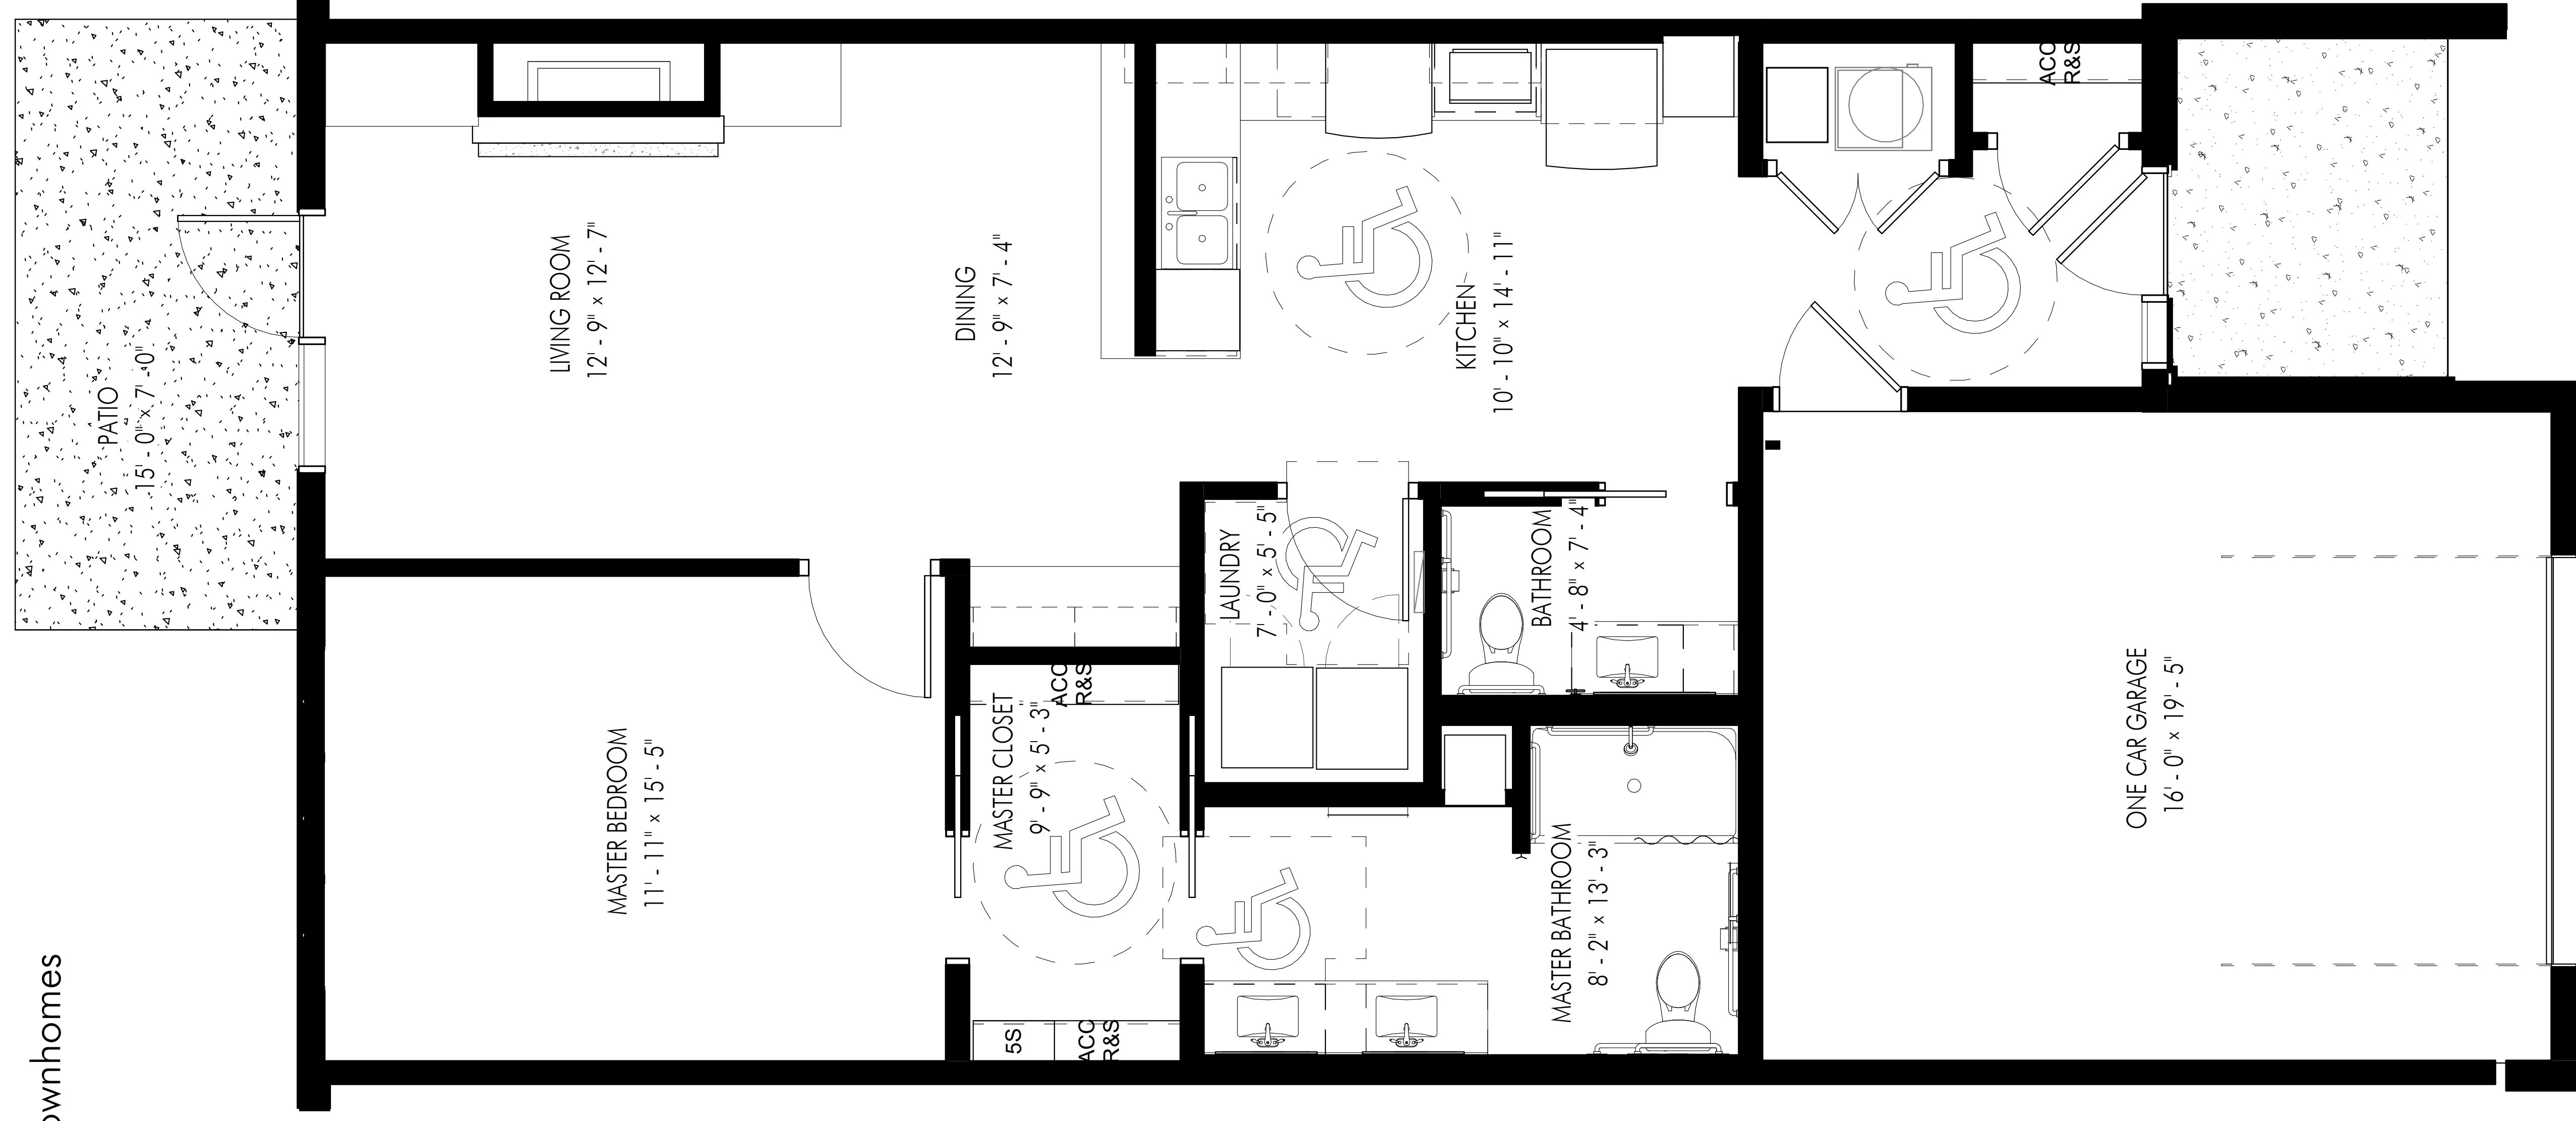

SILVERCREEK ON MAIN
A SILVERCREST SENIOR COMMUNITY

SilverCreek On Main Townhomes

Unit 1-1 Accessible

- 1 Bedroom
- 1.5 Bath
- 1 Car Garage

1,041 sf Gross

1 Unit

SILVERCREEK ON MAIN
A SILVERCREST SENIOR COMMUNITY

SilverCreek On Main Townhomes

Unit 2-0

- 2 Bedroom
- 2 Bath
- 2 Car Garage

1,428 sf Gross

12 Units

SILVERCREEK ON MAIN
A SILVERCREST SENIOR COMMUNITY

SilverCreek On Main Townhomes

Unit 2-1

- 2 Bedroom 1,438 sf Gross
- 2 Bath
- 2 Car Garage 2 Units

SILVERCREEK ON MAIN
A SILVERCREST SENIOR COMMUNITY

SilverCreek On Main Townhomes

Unit 2-2

- 2 Bedroom
- 2 Bath
- 1 Car Garage

1,419 sf Gross

2 Units

SILVERCREEK ON MAIN
A SILVERCREST SENIOR COMMUNITY

Concept

SILVERCREEK ON MAIN
A SILVERCREST SENIOR COMMUNITY

SILVERCREEK ON MAIN
A SILVERCREST SENIOR COMMUNITY

Unit Finishes – Living | Kitchen | Bedrooms