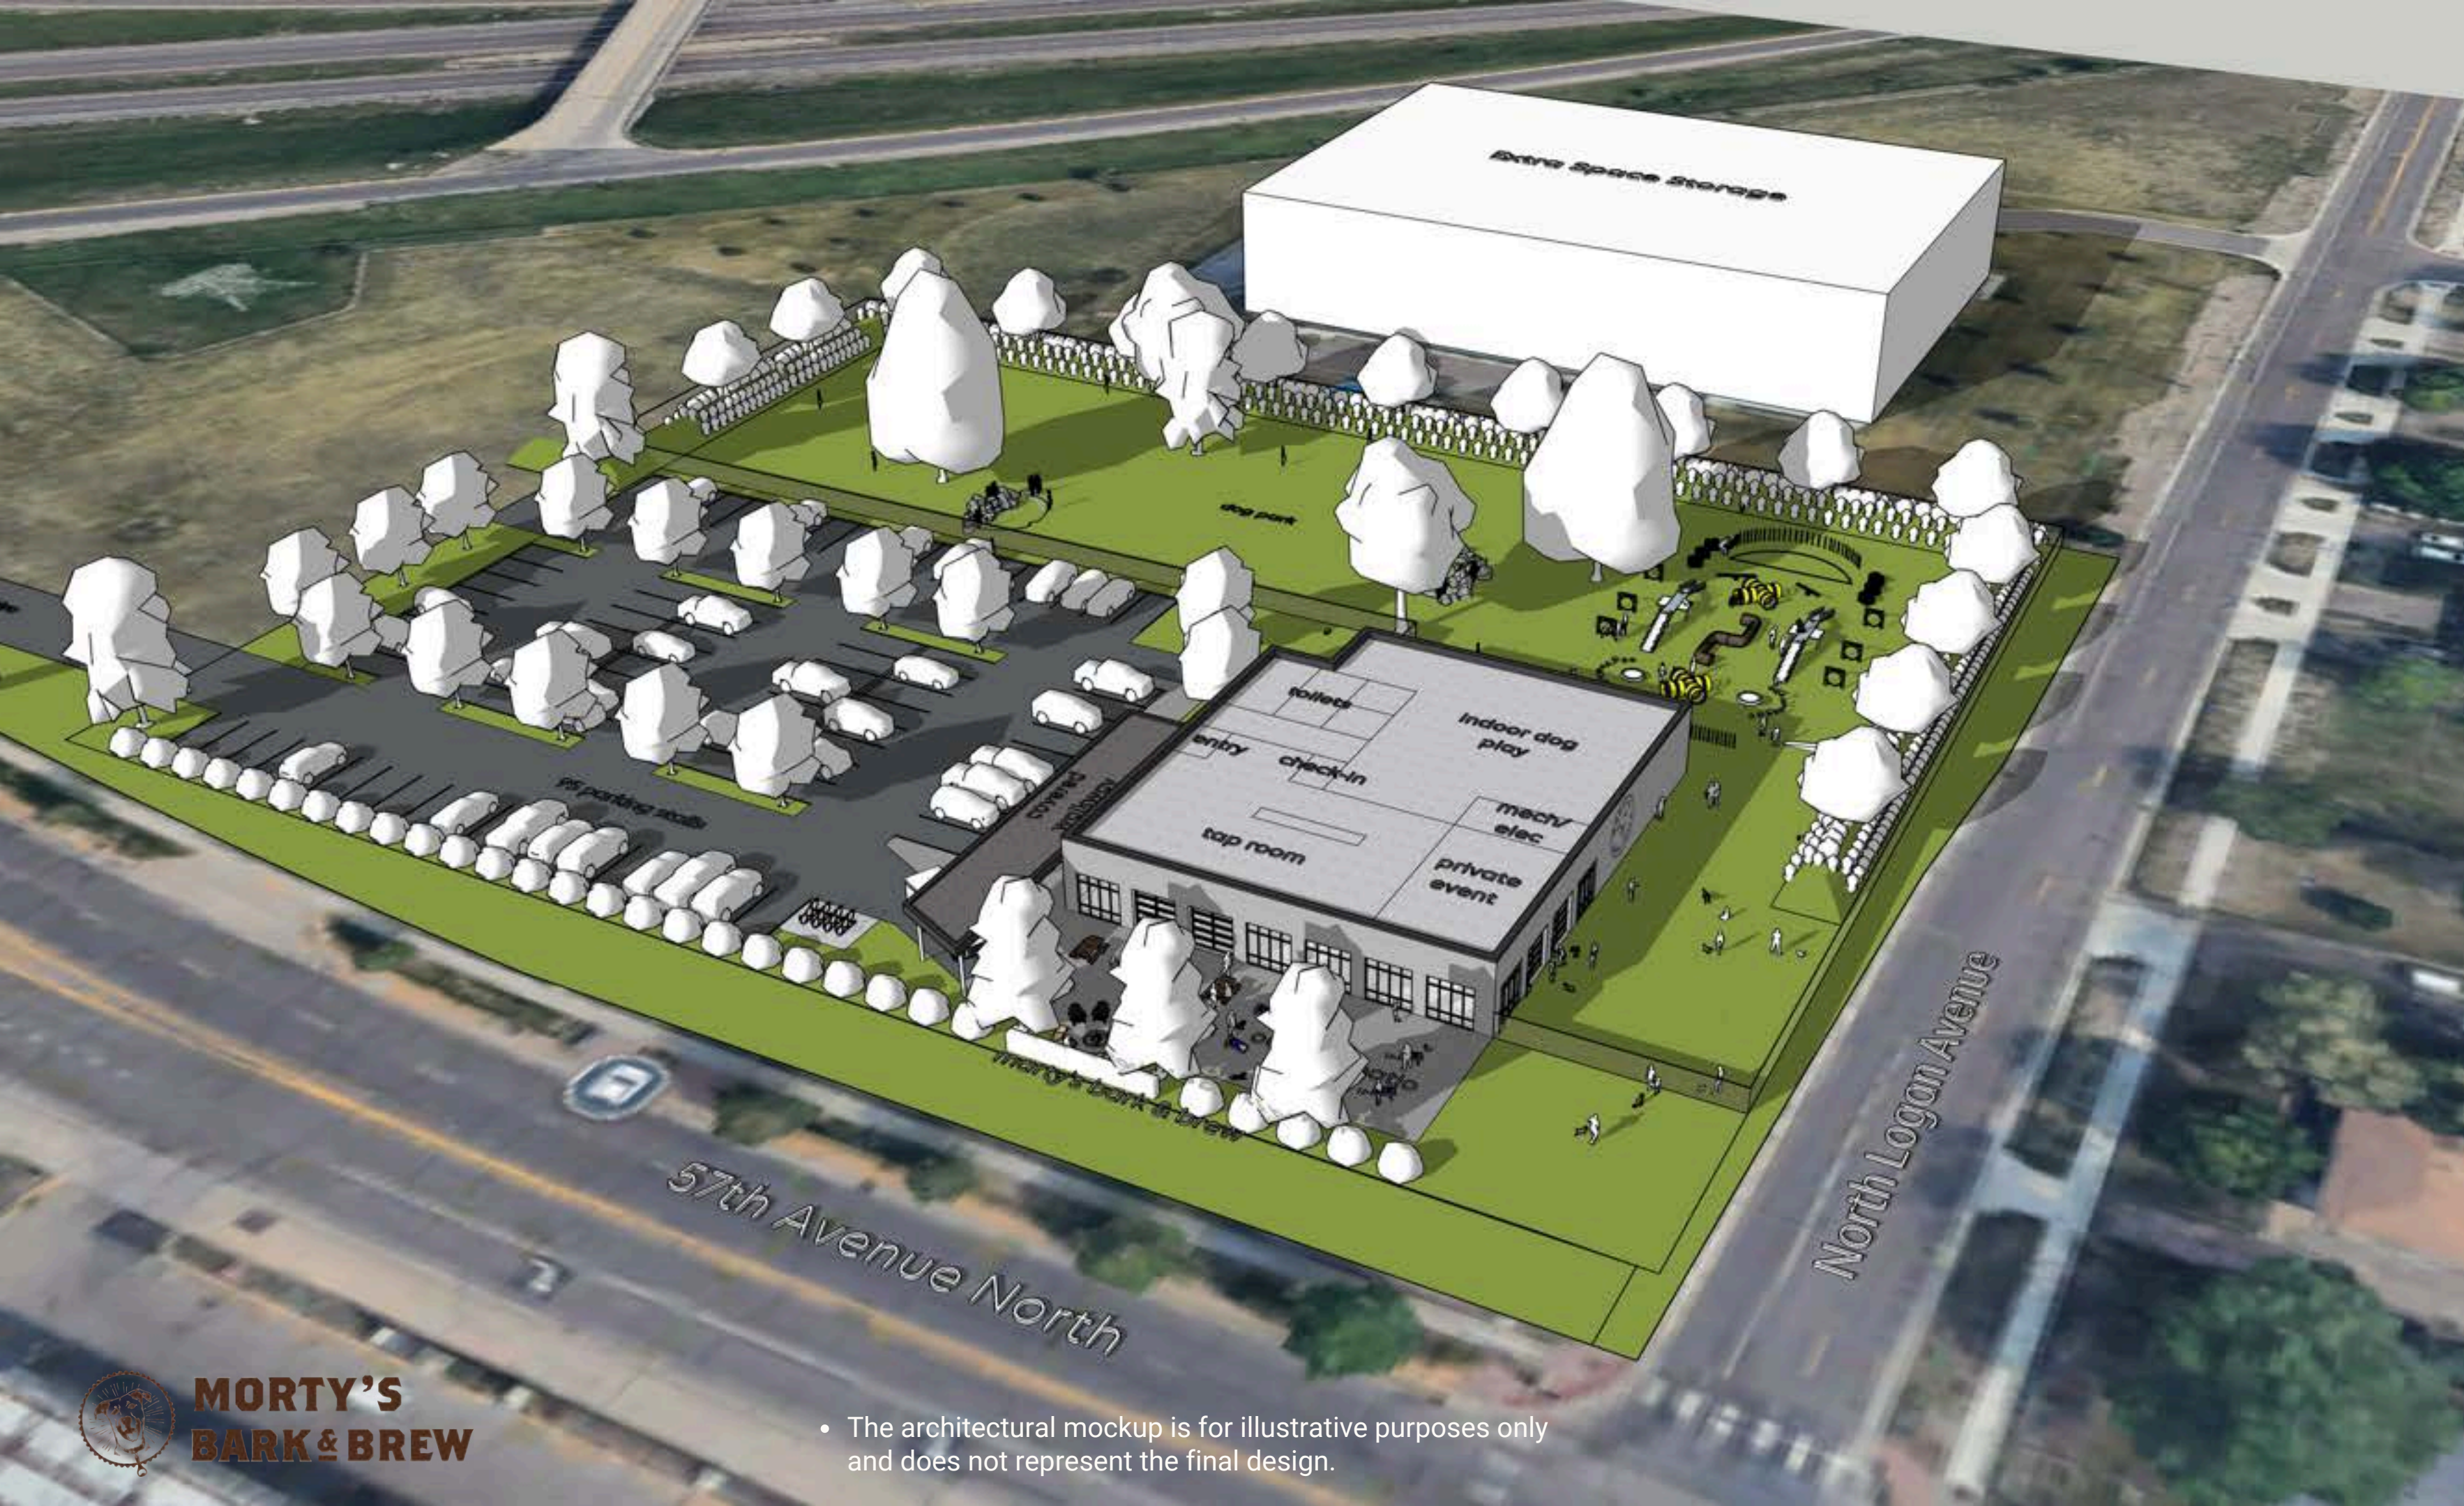

# Morty's Elevation Design

A pet-inclusive modern green  
oasis in the heart of the city

- The architectural mockup is for illustrative purposes only and does not represent the final design.

- Front Elevation

# Proposed Location

57th Ave N & Logan Ave N,  
Brooklyn Center

# Proposed Site Plan

- The architectural mockup is for illustrative purposes only and does not represent the final design.

**MORTY'S  
BARK & BREW**

• The architectural mockup is for illustrative purposes only and does not represent the final design.

# Proposed Site Plan

57th Avenue North

North Logan Avenue

• The architectural mockup is for illustrative purposes only and does not represent the final design.